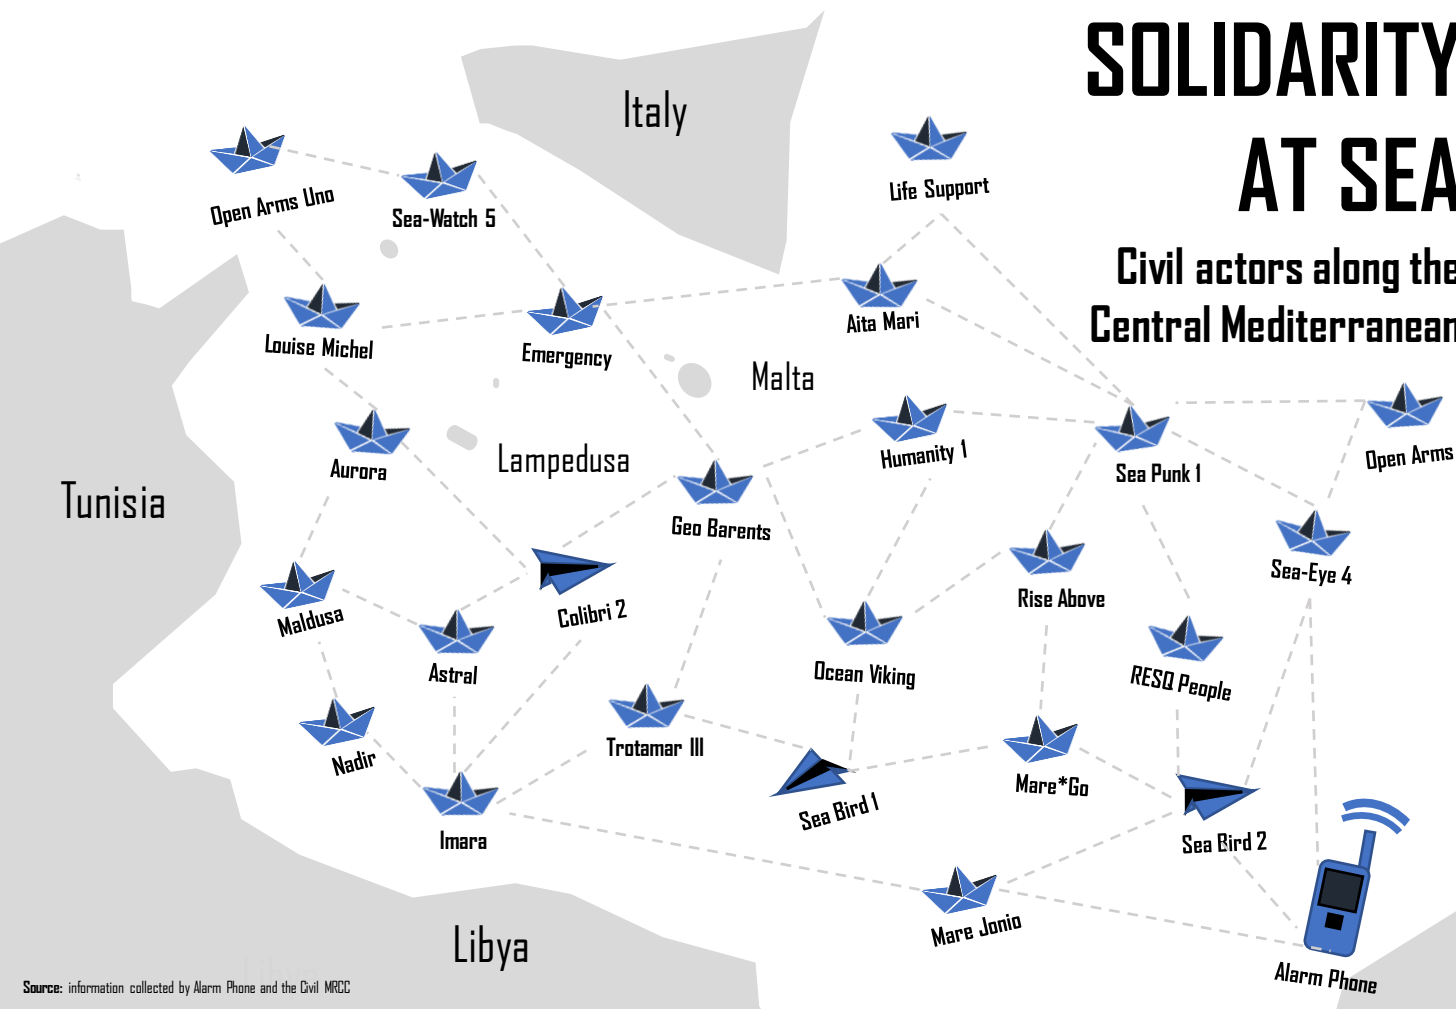

OPEN ARMS UNO **OPEN ARMS**

Speed: 12 kn
Capacity: 300 people

SEA-WATCH 5 **SEA-WATCH**

Speed: 13 kn
Capacity: 500 people

LIFE SUPPORT **EMERGENCY**

Speed: 10 kn
Capacity: 175 people

GEO BARENTS **MEDECINS SANS FRONTIERES**

Speed: 13 kn
Capacity: 383 people

HUMANITY 1 **SOS HUMANITY**

Speed: 10 kn
Capacity: 200-300 people

MARE JONIO **MEDITERRANEA**

Speed: 13 kn
Capacity: 100 people

SEA-EYE 4 **SEA EYE**

Speed: 10 kn
Capacity: 260 people

OCEAN VIKING **SOS MEDITERRANEE**

Speed: 11 kn
Capacity: /

LOUISE MICHEL **LOUISE MICHEL**

Speed: 25 kn
Capacity: 120 people

AURORA **SEA WATCH**

Speed: 21 kn
Capacity: 60 people

MALDUSA **MALDUSA**

Speed: 20 kn
Capacity: 40 people

ASTRAL **OPEN ARMS**

Speed: 7 kn
Capacity: 30 people

NADIR **RESQSHIP**

Speed: 8 kn
Capacity: 30 people

IMARA **R42 SAIL AND RESCUE**

Speed: 5-7 kn
Capacity: 30 people

TROTAMAR III **COMPASS COLLECTIVE**

Speed: 5-7 kn
Capacity: 20 people

SEABIRD 1 & 2 **SEA-WATCH AIR COLLECTIVE**

Speed: 170 kn
Capacity: 6 people
Endurance: 7-10 hours

COLIBRI 2 **PILOTES VOLONTAIRES**

Speed: 150 kn
Capacity: 4 people
Endurance: 7-10 hours

OPEN ARMS **OPEN ARMS**

Speed: 12 kn
Capacity: 300 people

WATCH THE MED ALARM PHIONE

Emergency hotline for people in distress at sea

+33 4 86 51 71 61

Source: information collected by Alarm Phone and the Civil MRCC

SOLIDARITY AT SEA

Civil actors along the Central Mediterranean

SEA PUNK 1 **SEA PUNKS**

Speed: 10 kn
Capacity: 80 people

AITA MARI **SALVAMENTO MARITIMO HUMANITARIO**

Speed: 8 kn
Capacity: 165 people

RISE ABOVE **MISSION LIFELINE**

Speed: 13 kn
Capacity: 100 people

RESQ PEOPLE **RESQ PEOPLE SAVING PEOPLE**

Speed: 6 kn
Capacity: 200 people

MARE*GO **ZUSAMMENLAND**

Speed: 7 kn
Capacity: 117 people