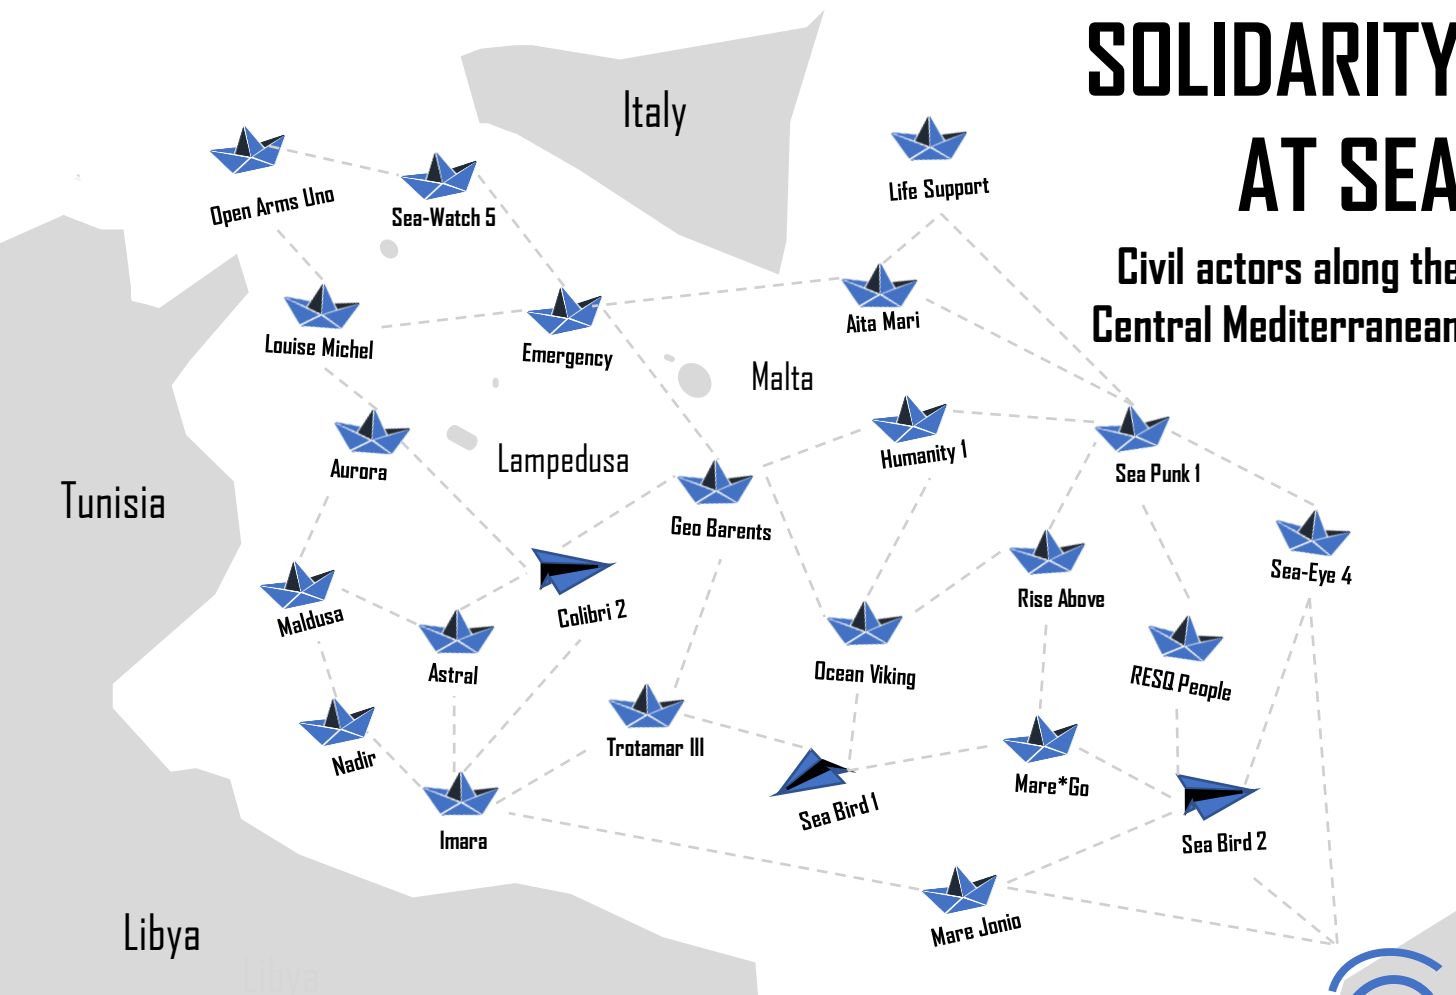

OCEAN VIKING  **SOS MEDITERRANEE**

Speed: 11 kn
Capacity: /

LOUISE MICHEL  **LOUISE MICHEL**

Speed: 25 kn
Capacity: 120 people

AURORA  **SEA WATCH**

Speed: 21 kn
Capacity: 60 people

MALDUSA  **MALDUSA**

Speed: 20 kn
Capacity: 40 people

SEA PUNK I  **SEA PUNKS**

Speed: 10 kn
Capacity: 80 people

AITA MARI  **SALVAMENTO MARTIMO HUMANITARIO**

Speed: 8 kn
Capacity: 165 people

RISE ABOVE  **MISSION LIFELINE**

Speed: 13 kn
Capacity: 100 people

RESQ PEOPLE  **RESQ PEOPLE SAVING PEOPLE**

Speed: 6 kn
Capacity: 200 people

MARE*GO  **ZUSAMMENLAND**

Speed: 7 kn
Capacity: 117 people

WATCH THE MED ALARM PHONE

Emergency hotline for people in distress at sea

+ 33 4 86 51 71 61

SOLIDARITY AT SEA

Civil actors along the Central Mediterranean